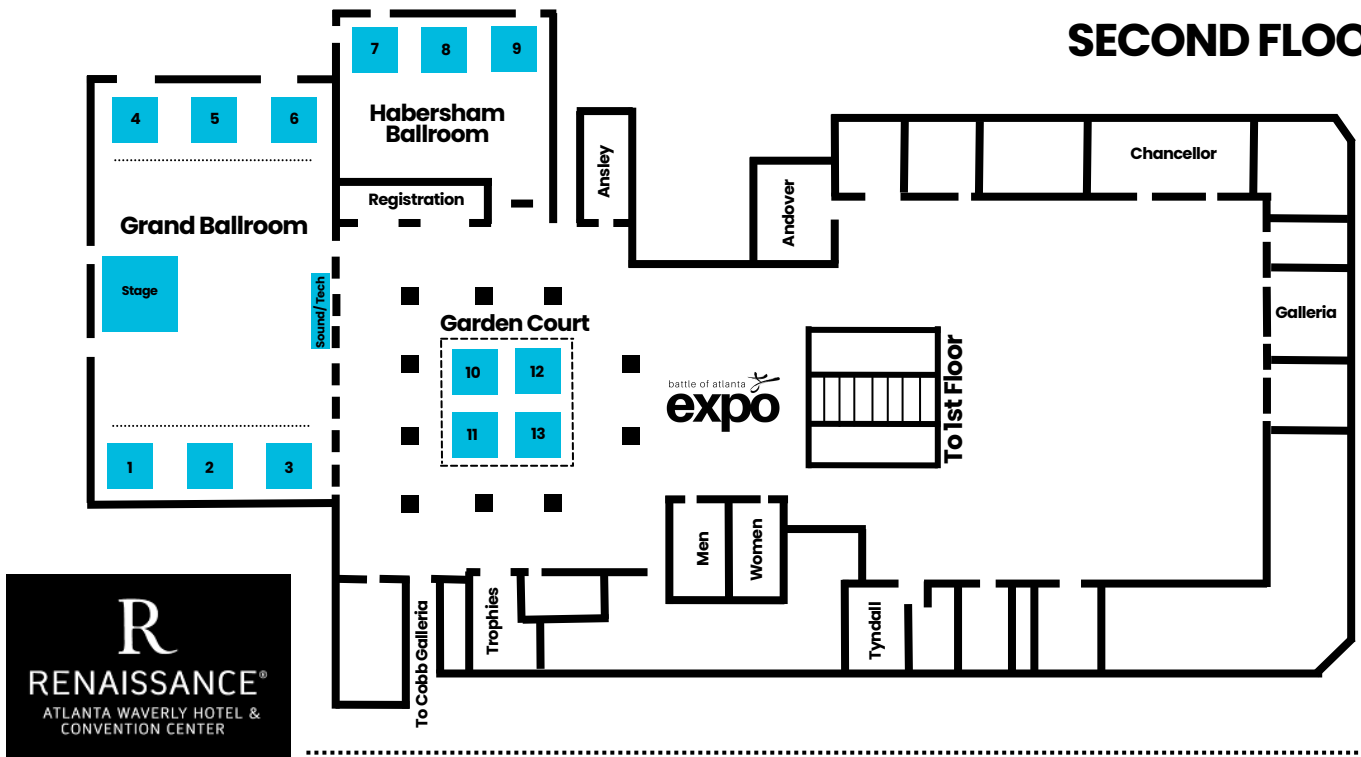

RING LOCATIONS

SECOND FLOOR