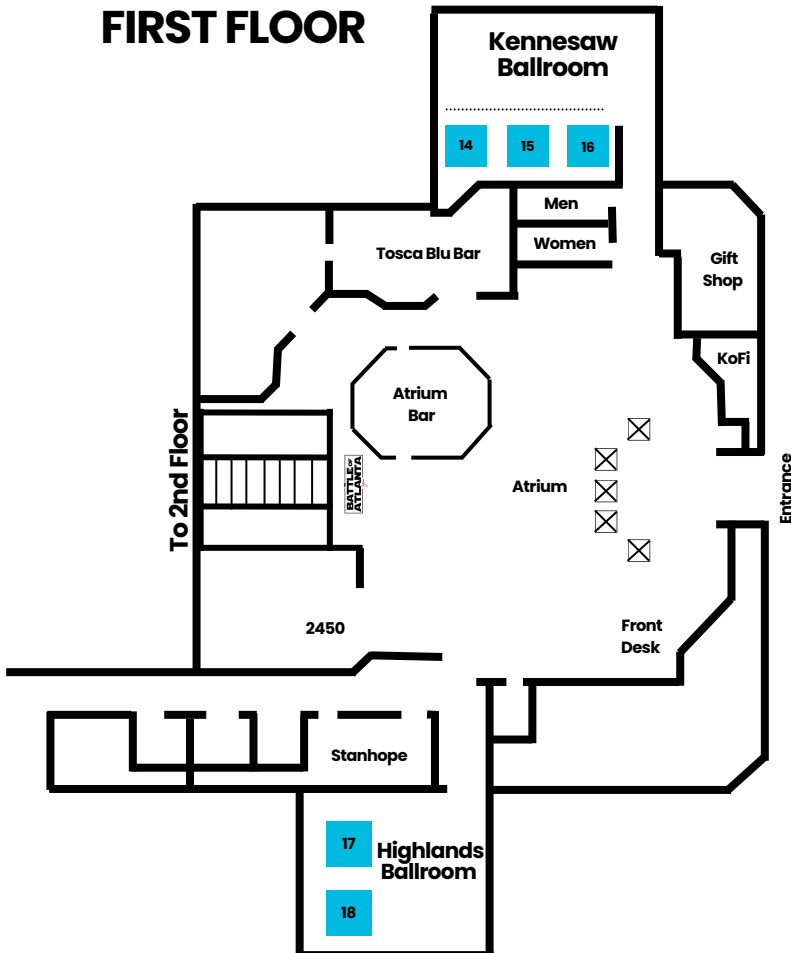

FIRST FLOOR

practice areas

Thursday, June 16

6 PM – 10 PM

Highlands & Kennesaw

Friday, June 17

7 AM – 10 PM

Highlands

ring assignments

PAGES 4-7 & 10-13